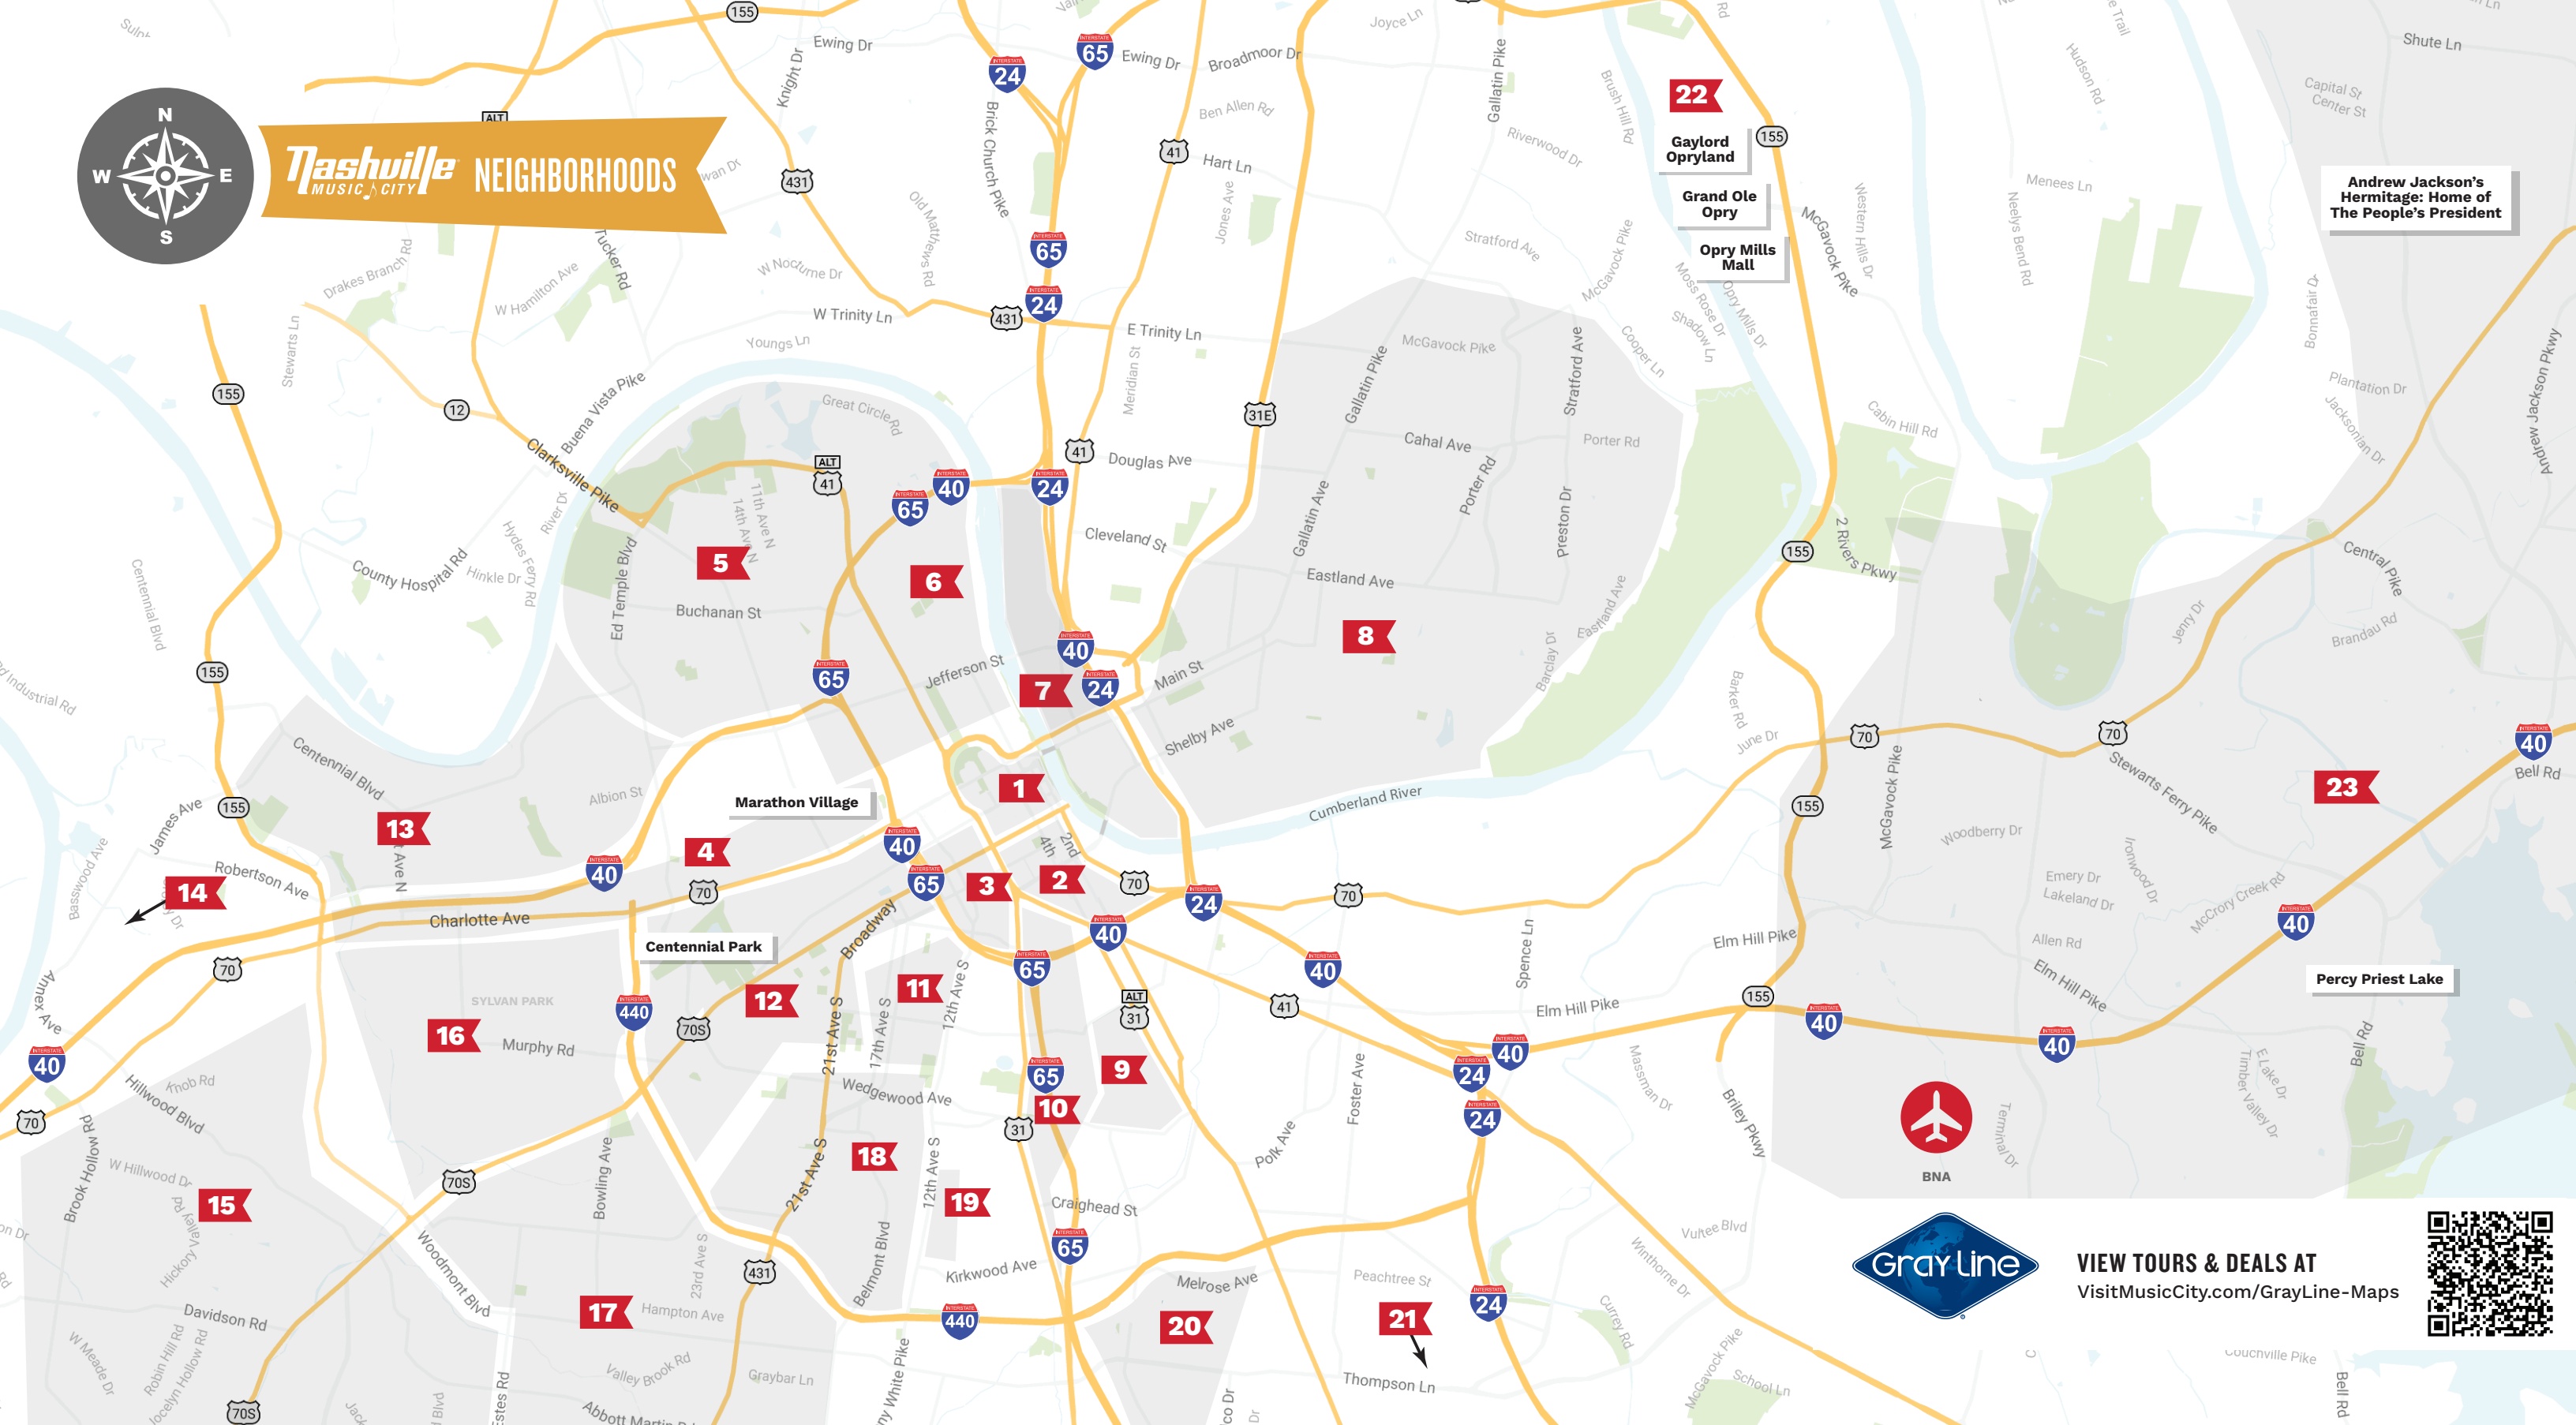

Nashville NEIGHBORHOODS

Andrew Jackson's Hermitage: Home of The People's President

22
Gaylord Opryland
Grand Ole Opry
Opry Mills Mall

5

6

8

7

1

13

4

12

3

11

10

9

18

19

17

20

21

23

VIEW TOURS & DEALS AT
VisitMusicCity.com/GrayLine-Maps

1 - DOWNTOWN

2 - SOBRO

3 - THE GULCH

4 - CHARLOTTE CORRIDOR

5 - NORTH NASHVILLE

6 - GERMANTOWN

7 - EAST BANK

8 - EAST NASHVILLE

9 - WEDGEWOOD/HOUSTON

10 - MELROSE

11 - MUSIC ROW/DEMONBREUN

12 - MIDTOWN

13 - THE NATIONS

14 - BELLEVUE

15 - WEST NASHVILLE

16 - SYLVAN PARK

17 - GREEN HILLS

18 - BELMONT/HILLSBORO

19 - 12 SOUTH

20 - BERRY HILL

21 - ANTIOCH

22 - OPRYLAND/ MUSIC VALLEY

23 - DONELSON/HERMITAGE